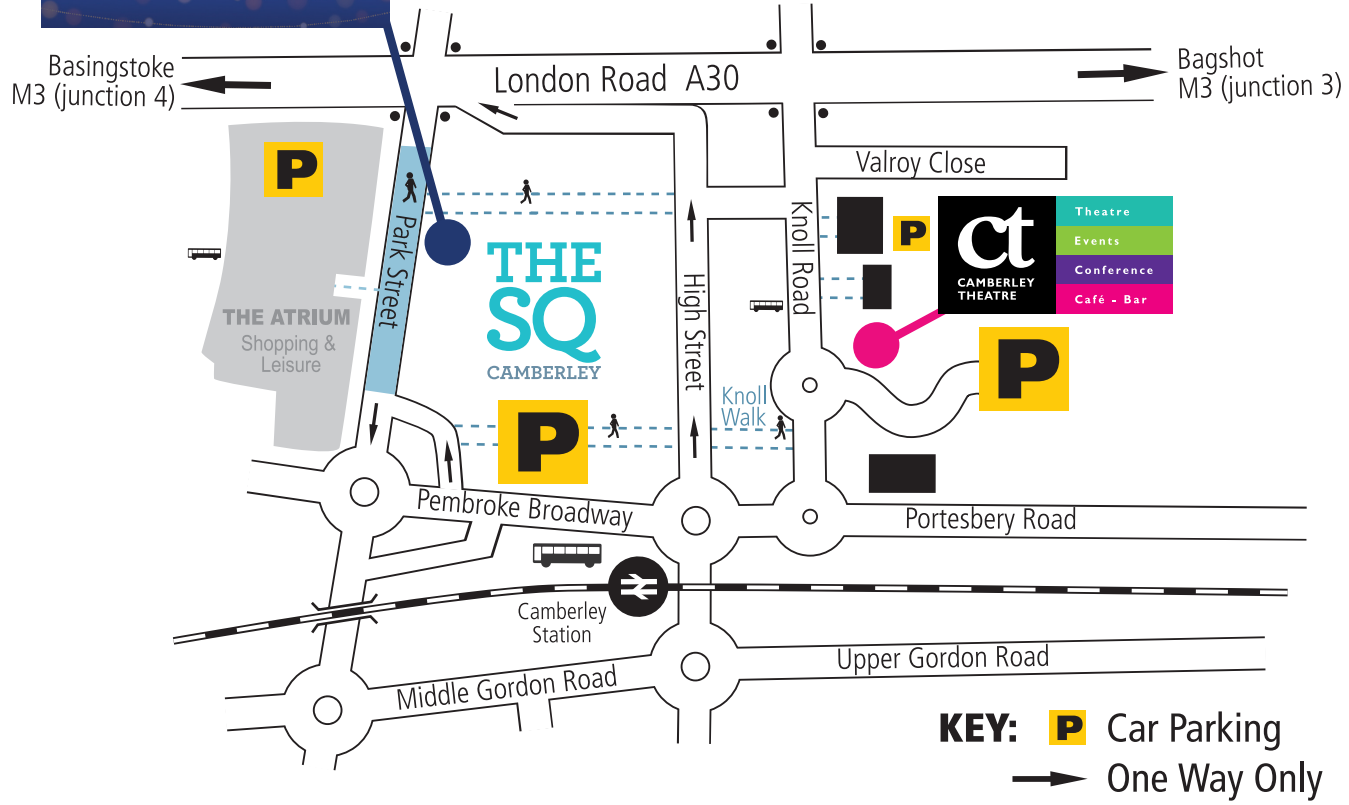

ICE SKATE CAMBERLEY

KEY: **P** Car Parking
→ One Way Only